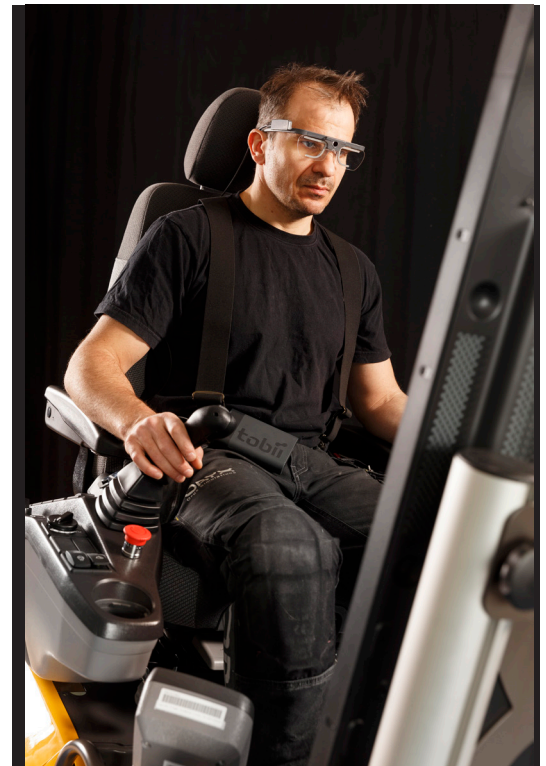

Connect Gaze and Motion

Tobii Pro Eye Tracking Glasses 2 allows researchers, clinicians and professionals to assess interaction of eye and body movements, e.g. in:

- behavioral neuroscience
- biomechanics
- clinical rehabilitation research
- sports training and many more fields

Behavioral psychologists, neuroscientists and biomechanics researchers can assess hand-eye coordination – how it is learned, how it is optimized, how it is affected by disease, ageing or injury, and how it can be utilized as a rehabilitation tool.

Clinical researchers can use the information to advance behavioral and neurological diagnosis and rehabilitation.

Sports scientists can make complex estimations of athletes' kinetics, kinematics and performance in indoor and outdoor situations. They can give visual feedback on gaze and motion patterns to help athletes improve their performance.

Tobii Pro Glasses 2

Out of the lab into reality, Wearable eye tracker designed to capture natural viewing behavior in any real-world environment while ensuring outstanding eye tracking robustness and accuracy.

tobiipro

2017-06-30