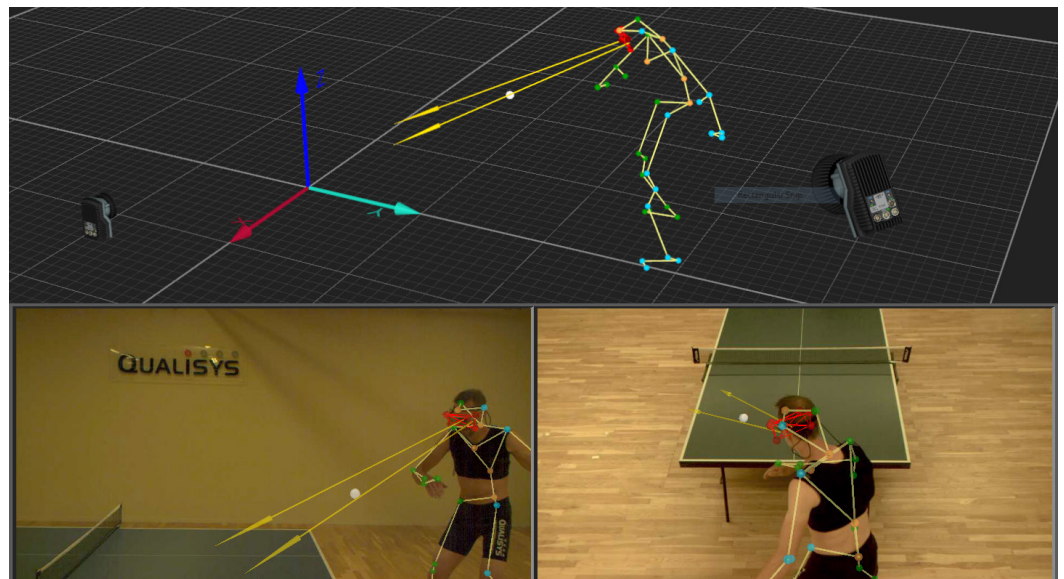

Connect Gaze and Motion

Tobii Pro Eye Tracking Glasses 2 allows researchers, clinicians and professionals to assess interaction of eye and body movements, e.g. in:

- behavioral neuroscience
- biomechanics
- clinical rehabilitation research
- sports training and many more fields

Behavioral psychologists, neuroscientists and biomechanics researchers can assess hand-eye coordination – how it is learned, how it is optimized, how it is affected by disease, ageing or injury, and how it can be utilized as a rehabilitation tool.

Clinical researchers can use the information to advance behavioral and neurological diagnosis and rehabilitation.

Sports scientists can make complex estimations of athletes' kinetics, kinematics and performance in indoor and outdoor situations. They can give visual feedback on gaze and motion patterns to help athletes improve their performance.

Tobii Pro Glasses 2

Out of the lab into reality, Wearable eye tracker designed to capture natural viewing behavior in any real-world environment while ensuring outstanding eye tracking robustness and accuracy.

tobiipro

2017-06-30